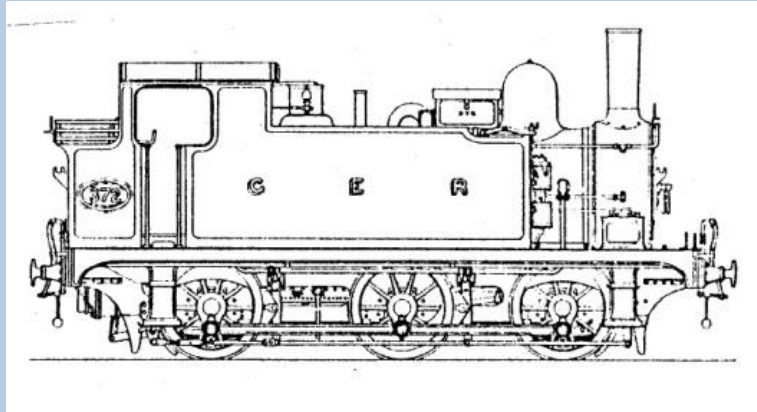

# DISS AND DISTRICT MODEL RAILWAY SOCIETY

PRESENT

**THE "1066" MODEL RAILWAY SHOW**

ON

**SATURDAY 27<sup>TH</sup> OCTOBER 2012**

AT

**ROYDON VILLAGE HALL**

(On A1066 1 mile west of Diss)